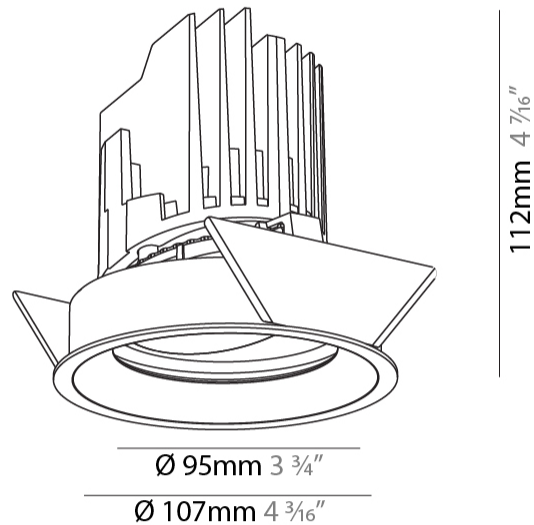

GENERAL

Series: Bioniq
 Subseries: Bioniq Round Adjustable
 Brand: Prolicht
 Division: Architectural
 Mounting Type: Recessed
 Mounting Location: Ceiling
 Subcategory: Downlight

PHYSICAL

Shape: Round
 Diameter (mm): 107
 Diameter (in): 4 3/16
 Height (mm): 112
 Height (in): 4 7/16
 Ceiling Thickness (mm): 10 / 12.5 / 15
 Ceiling Thickness (in): 3/8 or 1/2 or 9/16
 Min. Recessing Depth (mm): 130
 Min. Recessing Depth (in): 5 1/8
 Light Distribution: Adjustable / Downlight
 Weight (kg): 0.46
 Weight (lbs): 1.01
 Fixture Finish: SSR / BKV / CWI / CRY / HAB / LAG / UFT / ITA / RUA / RUR / MIC / FTG / MYG / TWT / LOD / PUS / FRO / FUP / KIA / POP / BLS / SPG / MEY / GOH / GUM / CHC / COM / ABZ / JAG / OBR / MOS / ROR
 Fixture Material: Aluminum Die Cast
 Cut-out Measurements: 98mm / 3 7/8"

OPTICAL

Reflector: 20 / 40 / 60
 Adjustability: Rotational 355°, Tilt 30°

RATINGS AND CERTIFICATIONS

Certified By: Certified for North American Standards
 IP rating: IP20

BIONIQ ROUND ADJUSTABLE RECESSED

A35227-

GENERAL

Series: Bioniq
 Subseries: Bioniq Round Adjustable
 Brand: Prolicht
 Division: Architectural
 Mounting Type: Recessed
 Mounting Location: Ceiling
 Subcategory: Downlight

PHYSICAL

Shape: Round
 Diameter (mm): 107
 Diameter (in): 4 3/16
 Height (mm): 112
 Height (in): 4 7/16
 Min. Recessing Depth (mm): 130
 Min. Recessing Depth (in): 5 1/8
 Light Distribution: Adjustable / Downlight
 Weight (kg): 0.46
 Weight (lbs): 1.01
 Fixture Finish: [SSR / BKV / CWI / CRY / HAB / LAG / UFT / ITA / RUA / RUR / MIC / FTG / MYG / TWT / LOD / PUS / FRO / FUP / KIA / POP / BLS / SPG / MEY / GOH / GUM / CHC / COM / ABZ / JAG / OBR / MOS / ROR](#)
 Fixture Material: Aluminum Die Cast
 Cut-out Measurements: 98mm / 3 7/8"